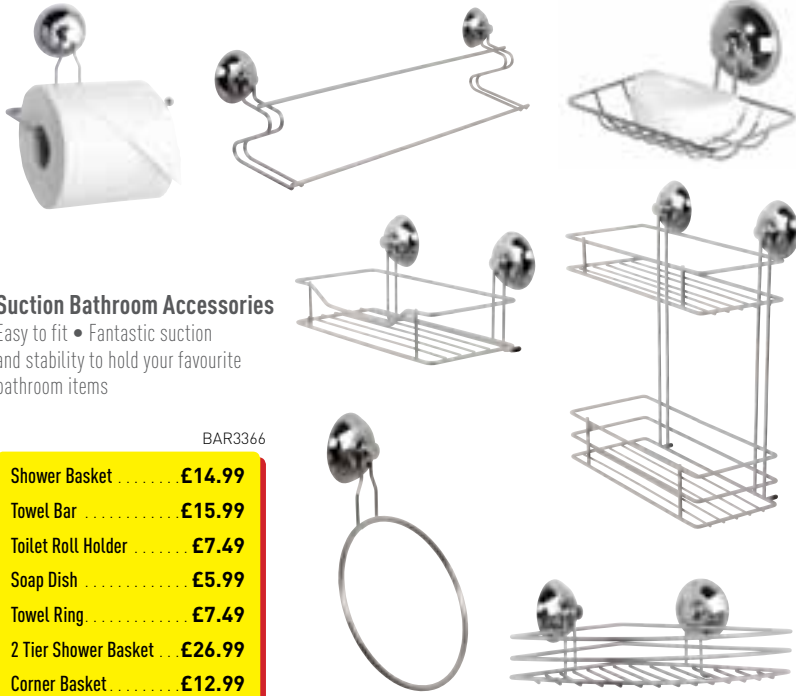

£69.99 each
Any 4 for
£199

Crushed Velvet Chair

High quality Crushed Velvet fabric • Fully assembled • Available in Silver, Mink, Plum or black

Was: £119
£79

Bathrooms & Lighting

Suction Bathroom Accessories
Easy to fit • Fantastic suction and stability to hold your favourite bathroom items

BAR3366

- Shower Basket **£14.99**
- Towel Bar **£15.99**
- Toilet Roll Holder **£7.49**
- Soap Dish **£5.99**
- Towel Ring **£7.49**
- 2 Tier Shower Basket **£26.99**
- Corner Basket **£12.99**

SALTER

BAR3096
£19.99