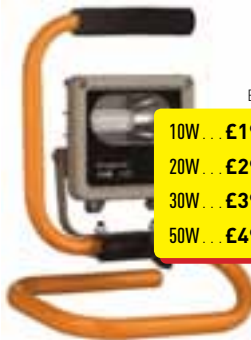

BAR3322
£9.99

Folding Jab Saw

Three position blade lock • Triple bevel toothing for optimum cutting • Ergonomic bi-material handle

BAR3323
£9.99

25cm/10" Long Cut Aviation Tinsnips

3.34cm length of cut per stroke • Serrated lower blade prevents blade slip • Pro-touch moulded soft-grips